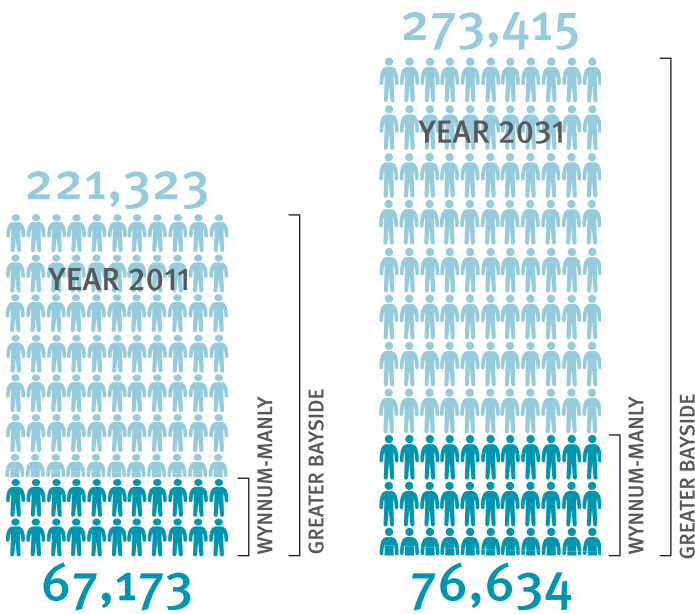

facts

Building health services that meet the community's needs

A snapshot of the community in the Bayside and Wynnum-Manly regions.

Projected population growth

FASTEST GROWING SUBURBS IN WYNNUM-MANLY 2010-11

- 1 Wakerley (7.9% increase)
- 2 Wynnum (1.8% increase)
- 3 Tingalpa/ Manly West (1.0% increase)

A family friendly region

17,973 FAMILIES

IN WYNNUM-MANLY

8,210 COUPLES WITH CHILDREN

3,057 SINGLE PARENT FAMILIES

Age of residents

15-65 years
66.7% OF TOTAL
↑ 15% SINCE 2006

0-14 years
20.8% OF TOTAL
↑ 12% SINCE 2006

65 years and over
12.5% OF TOTAL
↑ 10% SINCE 2006

Population diversity in the Bayside

0.6% OF RESIDENTS IDENTIFY AS ABORIGINAL OR TORRES STRAIT ISLANDER

27% OF RESIDENTS WERE BORN OVERSEAS