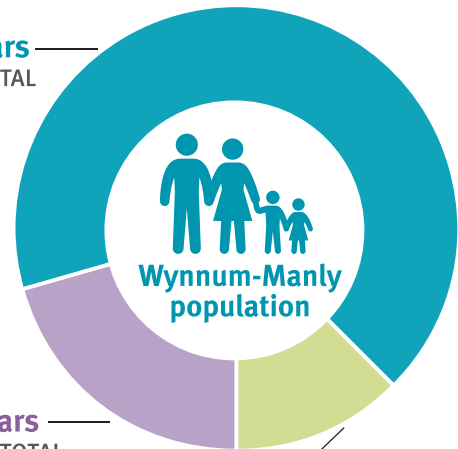

facts

Building health services that meet the community's needs

A snapshot of the community in the Bayside and Wynnum-Manly regions.

Projected population growth

FASTEST GROWING SUBURBS IN WYNNUM-MANLY 2010-11

- 1 Wakerley (7.9% increase)
- 2 Wynnum (1.8% increase)
- 3 Tingalpa/ Manly West (1.0% increase)

A family friendly region

17,973 FAMILIES

IN WYNNUM-MANLY

8,210 COUPLES WITH CHILDREN

3,057 SINGLE PARENT FAMILIES

Age of residents

15-65 years
66.7% OF TOTAL
↑ 15% SINCE 2006

0-14 years
20.8% OF TOTAL
↑ 12% SINCE 2006

65 years and over
12.5% OF TOTAL
↑ 10% SINCE 2006

Population diversity in the Bayside

0.6% OF RESIDENTS IDENTIFY AS ABORIGINAL OR TORRES STRAIT ISLANDER

27% OF RESIDENTS WERE BORN OVERSEAS